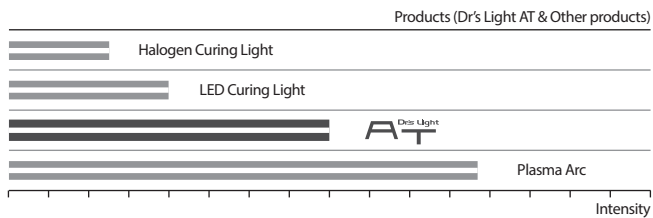

Without focus lens

With focus lens

Slim head

Disposable cover

Interchangeable battery

Specification

Model	CL-AT24
Dimensions (Included Battery)	Approx. 232 X 26 X 26 mm
Weight	Approx. 130 g
Wave length	440~490 (nm)
Power source	Lithium-ion Battery
Light source	High power LED

Accessory

Comparison with Other products

Various curing modes

Selectable light intensity and time as you want