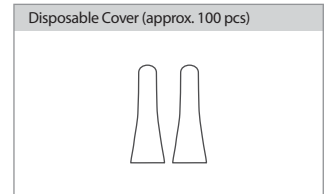

'Best Choice for Best Treatment'

Dr's Light AT is a new conceptual curing light applied many advantages for user's demands.
Press the button and experience new light technology with Dr's Light AT.

Features

- Focused light
  4 curing light modes
- Time setting available (Soft Start is fixed for 20 sec.)
  330° head twist
- Interchangeable battery pack
  Big capacity battery (Samsung cell)

Specification

Model	CL-AT24
Dimensions (Included Battery)	Approx. 232 X 26 X 26 mm
Weight	Approx. 130 g
Wave length	440~490 (nm)
Power source	Lithium-ion Battery
Light source	High power LED

Accessory

Comparison with Other products

Various curing modes

Selectable light intensity and time as you want